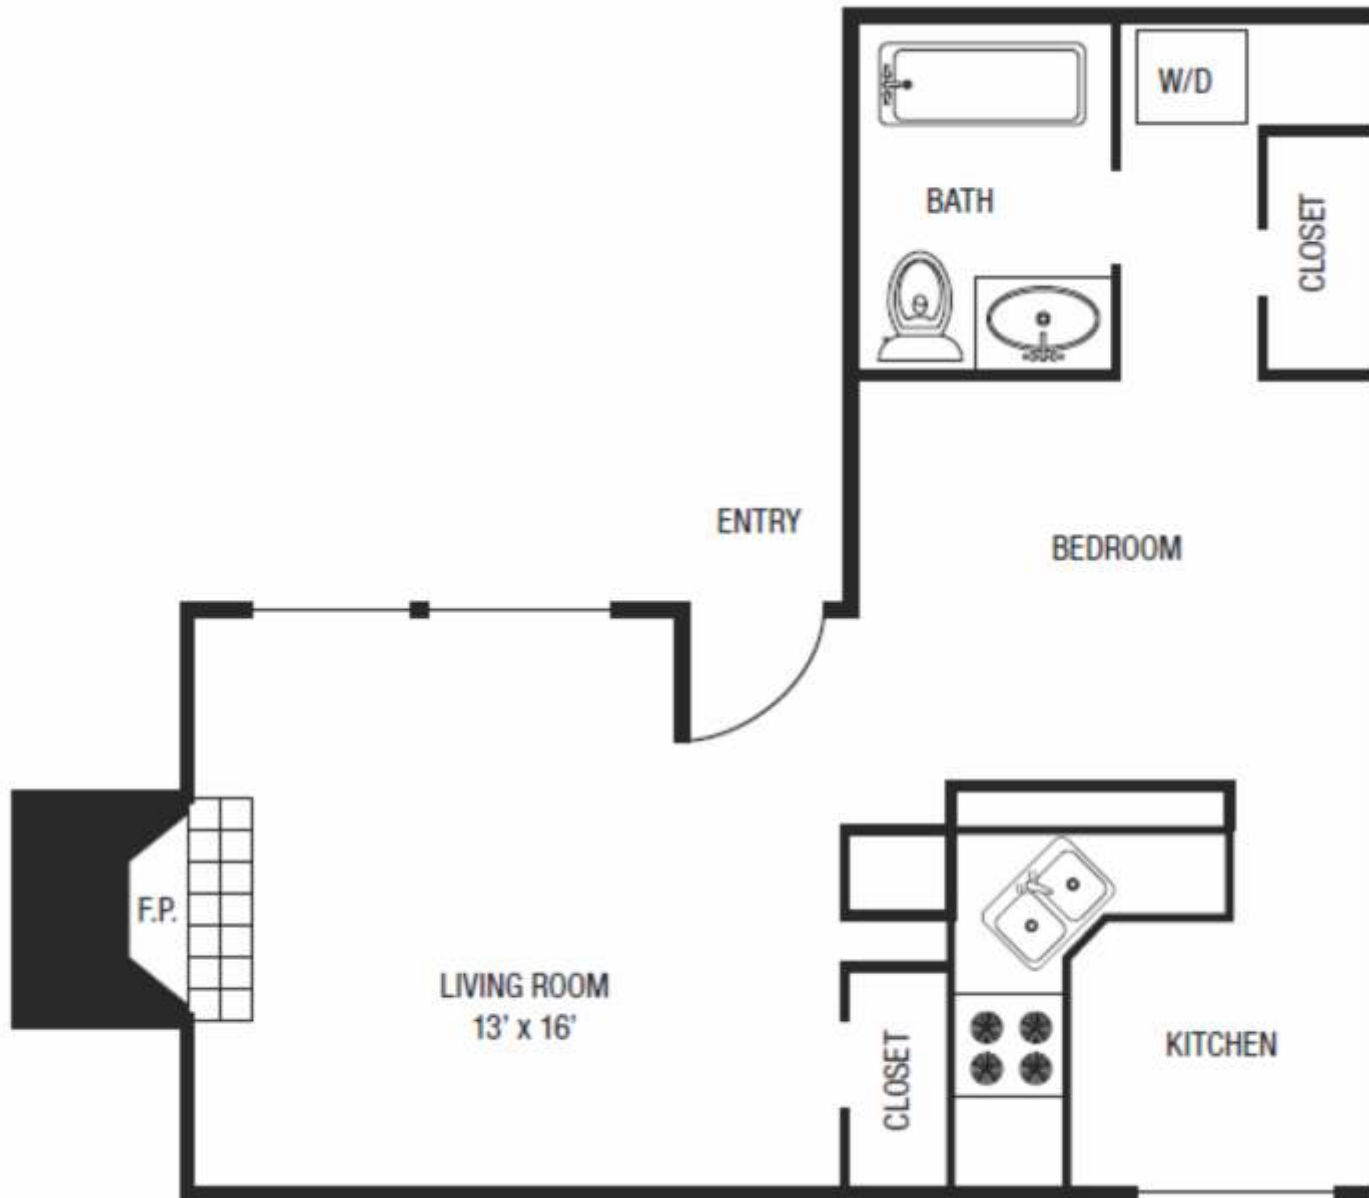

Bahama Glen E1

Efficiency
518 Square Feet*